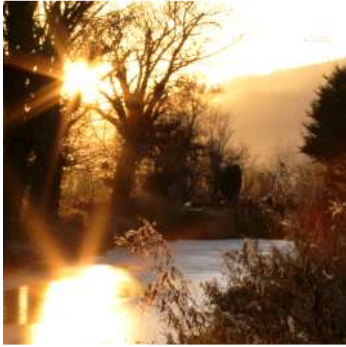

PRESS RELEASE

Audiobulb Records Release

Artist: Jimmy Behan
Title: The Echo Garden
Cat number: AB020
Format: Digipak CD & Digital Download
Release date: May 6th 2009.

OVERVIEW: Jimmy Behan has landscaped an accomplished sonic environment in his latest full length - The Echo Garden. Micro-ambient shards of sunlight glisten across ten sublime tracks, providing a truly engaging listen.

THE ARTIST: Jimmy Behan is an Irish musician/composer working with acoustic and electronic sounds, computer processing and field recordings. After featuring on a number of Irish compilations, he released his first EP on Kin Recordings in 2001 followed by a split 7" on Road Relish. The debut album "Days Are What We Live In" was released on Elusive Recordings in 2004. He released "In the Sudden Distance" EP on Zymogen in June 2008 which was followed by the "Remixes" compilation in November 2008. He has performed at Dublin's Lazybird and Ballroom of Romance nights, the Mor festival 2004, The Big Chill festival (UK) in 2002 and 2005, the D.E.A.F. 2007 and the Electric Picnic festival 2008 and has supported many international acts including Murcof, Four Tet, Lali Puna, Fennesz and Caribou. Awarded an M.Phil in Music and Media Technologies from Trinity College, Dublin in 2006, where he studied under Irish composers Roger Doyle and Donnacha Dennehy. He also records as *Glissen* with Kate McKeon.

THE ECHO GARDEN: Set in an acoustic environment suggesting rarefied light, shimmering details a micro-cosmos of activity. The Echo Garden showpieces the latest development in Jimmy's beautiful aesthetic presence. He excels in the manipulation of tiny grains of audio, processed and arranged into a serene micro-ambience. Shards of sunlight, lily pond reflections and the warm gentle breeze of existence submerge the listener in a truly engaging experience.